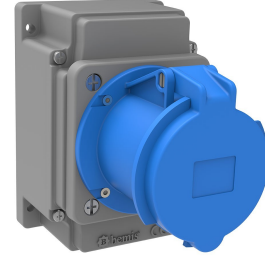

Product Code

BC1-4403-2510**Wall Outlet**

Category: 3x63A (2P+E) 6h

**Technical Specifications**

AMPERE	63A
POLE	2P+E
TENSION	220V-250V
CLOCKWISE	6h
HERTZ	50 Hz - 60 Hz
IP RATING	IP44
CONDUCTIVE MATERIAL	A.D. 58
BODY MATERIAL	Polyamide 6
GRAM	155
BOX QUANTITY	1
NUMBER OF BOXES	12