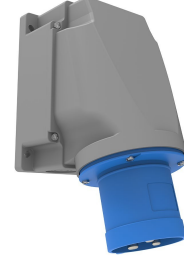

Product Code

BC1-4403-2236**90° Angled Wall Plug**

Category: 3x63A (2P+E) 6h

**Technical Specifications**

AMPERE	63A
POLE	2P+E
TENSION	220V-250V
CLOCKWISE	6h
HERTZ	50 Hz - 60 Hz
IP RATING	IP44
CONDUCTIVE MATERIAL	A.D. 58
BODY MATERIAL	Polyamide 6
GRAM	834
BOX QUANTITY	1
NUMBER OF BOXES	12