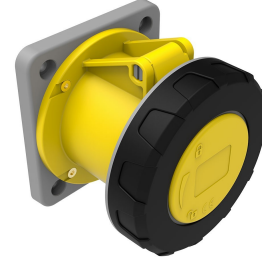

Product Code

BC1-4303-7413**Machine Outlet**

Category: 3x63A (2P+E) 4h

**Technical Specifications**

AMPERE	63A
POLE	2P+E
TENSION	110V-150V
CLOCKWISE	4h
HERTZ	50 Hz - 60 Hz
IP RATING	IP67
CONDUCTIVE MATERIAL	A.D. 58
BODY MATERIAL	Polyamide 6
GRAM	541
BOX QUANTITY	1
NUMBER OF BOXES	24