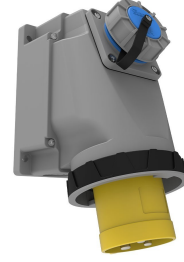

Product Code

BC1-4303-7238**3/63A. 90° Angled Surface Plug with Schuko**

Category: 3x63A (2P+E) 4h

**Technical Specifications**

AMPERE	63A
POLE	2P+E
TENSION	110V-150V
CLOCKWISE	4h
HERTZ	50 Hz - 60 Hz
IP RATING	IP67
CONDUCTIVE MATERIAL	A.D. 58
BODY MATERIAL	Polyamide 6
GRAM	824
BOX QUANTITY	1
NUMBER OF BOXES	12