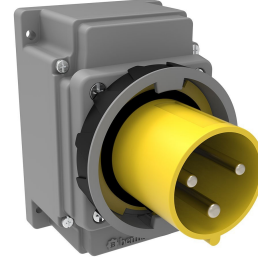

Product Code

BC1-4303-7210**Wall Plug**

Category: 3x63A (2P+E) 4h

**Technical Specifications**

AMPERE	63A
POLE	2P+E
TENSION	110V-150V
CLOCKWISE	4h
HERTZ	50 Hz - 60 Hz
IP RATING	IP67
CONDUCTIVE MATERIAL	A.D. 58
BODY MATERIAL	Polyamide 6
GRAM	829
BOX QUANTITY	1
NUMBER OF BOXES	12