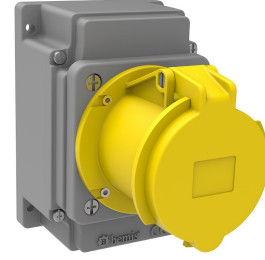

Product Code

BC1-4303-2510**Wall Outlet**

Category: 3x63A (2P+E) 4h

**Technical Specifications**

AMPERE	63A
POLE	2P+E
TENSION	110V-150V
CLOCKWISE	4h
HERTZ	50 Hz - 60 Hz
IP RATING	IP44
CONDUCTIVE MATERIAL	A.D. 58
BODY MATERIAL	Polyamide 6
GRAM	840
BOX QUANTITY	1
NUMBER OF BOXES	12