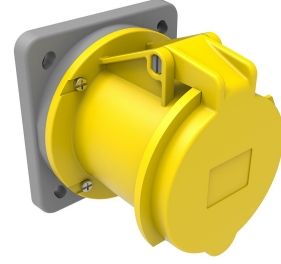

Product Code

BC1-4303-2413**Machine Outlet**

Category: 3x63A (2P+E) 4h

**Technical Specifications**

AMPERE	63A
POLE	2P+E
TENSION	110V-150V
CLOCKWISE	4h
HERTZ	50 Hz - 60 Hz
IP RATING	IP44
CONDUCTIVE MATERIAL	A.D. 58
BODY MATERIAL	Polyamide 6
GRAM	155
BOX QUANTITY	1
NUMBER OF BOXES	24