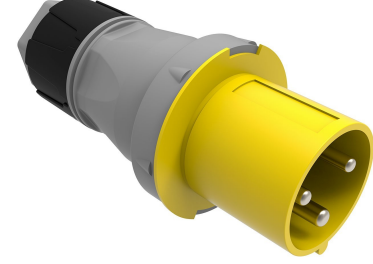

Product Code

BC1-4303-2011**Straight Plug**

Category: 3x63A (2P+E) 4h

**Technical Specifications**

AMPERE	63A
POLE	2P+E
TENSION	110V-150V
CLOCKWISE	4h
HERTZ	50 Hz - 60 Hz
IP RATING	IP44
CONDUCTIVE MATERIAL	A.D. 58
BODY MATERIAL	Polyamide 6
GRAM	155
BOX QUANTITY	1
NUMBER OF BOXES	12