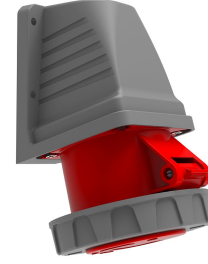

Product Code

BC1-3505-7535**90° Angled Wall Outlet**

Category: 5x32A (3P+E+N) 6h

**Technical Specifications**

AMPERE	32A
POLE	3P+E+N
TENSION	380V-450V
CLOCKWISE	6h
HERTZ	50 Hz - 60 Hz
IP RATING	IP67
CONDUCTIVE MATERIAL	A.D. 58
BODY MATERIAL	Polyamide 6
GRAM	417,7
BOX QUANTITY	3
NUMBER OF BOXES	54