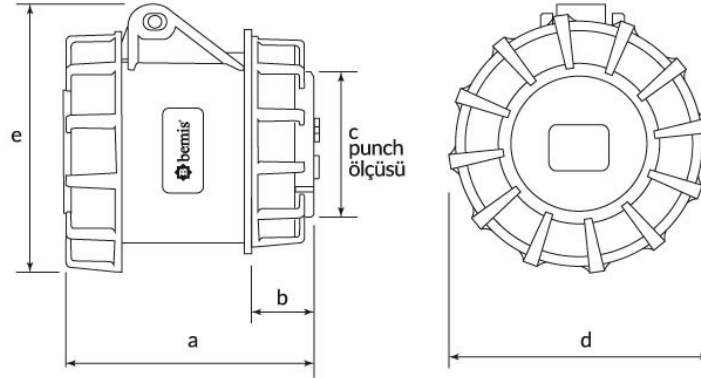

Product Code

BC1-3505-7440**Screwless Connection Socket**

Category: 5x32A (3P+E+N) 6h

**Technical Specifications**

AMPERE	32A
POLE	3P+E+N
TENSION	380V-450V
CLOCKWISE	6h
HERTZ	50 Hz - 60 Hz
IP RATING	IP67
CONDUCTIVE MATERIAL	A.D. 58
BODY MATERIAL	Polyamide 6
GRAM	290,2
BOX QUANTITY	4
NUMBER OF BOXES	72

Quality Certificates

BC1-3505-7440**Technical Drawing**

Ölçüler / Dimensions (mm)			
a	89	e	103
b	16	f	
cø	70	g	
d	102	h	