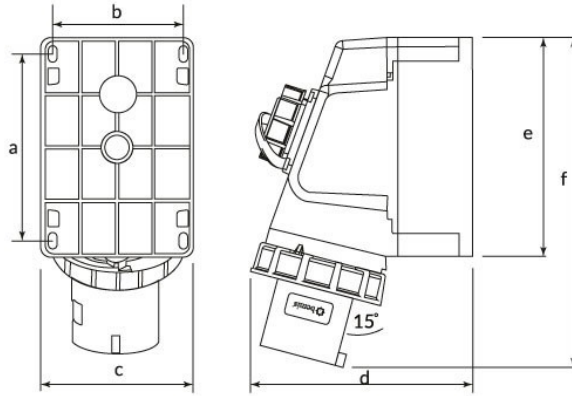

## Product Code

**BC1-3505-7238****5/32A. 90° Angled Surface Plug with Schuko**

Category: 5x32A (3P+E+N) 6h

**Technical Specifications**

AMPERE	32A
POLE	3P+E+N
TENSION	380V-450V
CLOCKWISE	6h
HERTZ	50 Hz - 60 Hz
IP RATING	IP67
CONDUCTIVE MATERIAL	A.D. 58
BODY MATERIAL	Polyamide 6
GRAM	537
BOX QUANTITY	1
NUMBER OF BOXES	18

**Quality Certificates**

**BC1-3505-7238****Technical Drawing**

Ölçüler / Dimensions (mm)			
a	113	e	131
b	82	f	199
c ø	91	g	
d	149	h	