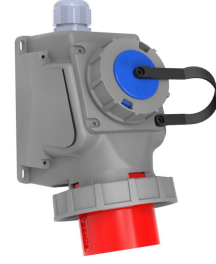

## Product Code

**BC1-3505-7238****5/32A. 90° Angled Surface Plug with Schuko**

Category: 5x32A (3P+E+N) 6h

**Technical Specifications**

AMPERE	32A
POLE	3P+E+N
TENSION	380V-450V
CLOCKWISE	6h
HERTZ	50 Hz - 60 Hz
IP RATING	IP67
CONDUCTIVE MATERIAL	A.D. 58
BODY MATERIAL	Polyamide 6
GRAM	537
BOX QUANTITY	1
NUMBER OF BOXES	18

**Quality Certificates**

**BC1-3505-7238****Technical Drawing**

Ölçüler / Dimensions (mm)			
a	113	e	131
b	82	f	199
c ø	91	g	
d	149	h	