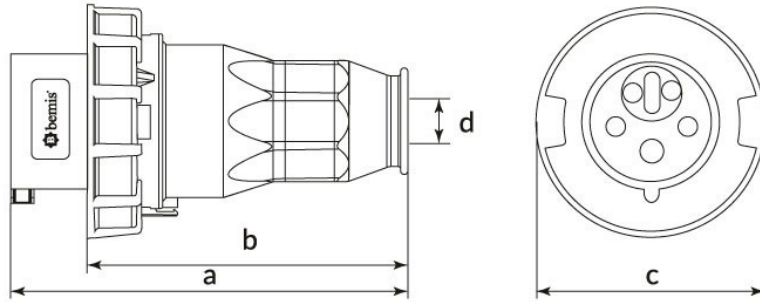

Product Code

BC1-3505-7050**Inverter Straight Plug**

Category: 5x32A (3P+E+N) 6h

**Technical Specifications**

AMPERE	32A
POLE	3P+E+N
TENSION	380V-450V
CLOCKWISE	6h
HERTZ	50 Hz - 60 Hz
IP RATING	IP67
CONDUCTIVE MATERIAL	A.D. 58
BODY MATERIAL	Polyamide 6
GRAM	355
BOX QUANTITY	3
NUMBER OF BOXES	54

Quality Certificates

BC1-3505-7050**Technical Drawing**

Ölçüler / Dimensions (mm)			
a	162	e	
b	131	f	
c	102	g	
dø	10-20	h	