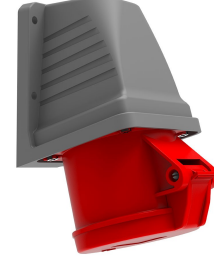

Product Code

BC1-3505-2535**90° Angled Wall Outlet**

Category: 5x32A (3P+E+N) 6h

**Technical Specifications**

AMPERE	32A
POLE	3P+E+N
TENSION	380V-450V
CLOCKWISE	6h
HERTZ	50 Hz - 60 Hz
IP RATING	IP44
CONDUCTIVE MATERIAL	A.D. 58
BODY MATERIAL	Polyamide 6
GRAM	155
BOX QUANTITY	3
NUMBER OF BOXES	54