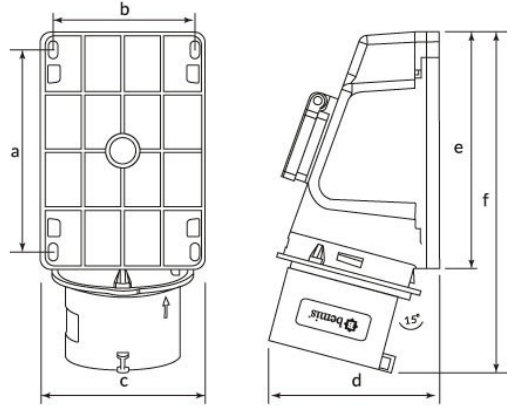

Product Code

BC1-3505-2238**90° Angled Surface Plug with Schuko**

Category: 5x32A (3P+E+N) 6h

**Technical Specifications**

AMPERE	32A
POLE	3P+E+N
TENSION	380V-450V
CLOCKWISE	6h
HERTZ	50 Hz - 60 Hz
IP RATING	IP44
CONDUCTIVE MATERIAL	A.D. 58
BODY MATERIAL	Polyamide 6
GRAM	400
BOX QUANTITY	3
NUMBER OF BOXES	36

Quality Certificates

BC1-3505-2238**Technical Drawing**

Ölçüler / Dimensions (mm)			
a	113	e	131
b	82	f	187
c	91	g	
d	130	h	