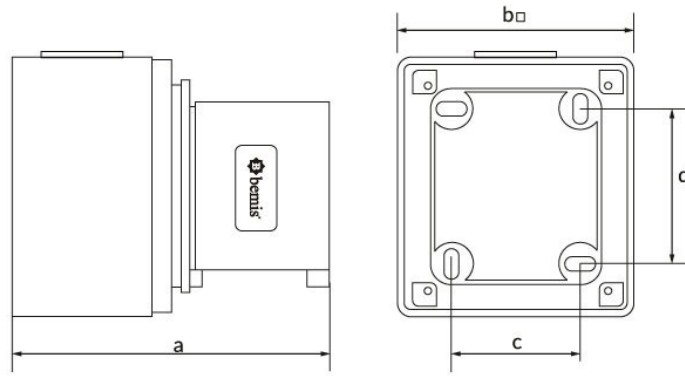

Product Code

BC1-3505-2210**Wall Plug**

Category: 5x32A (3P+E+N) 6h

**Technical Specifications**

AMPERE	32A
POLE	3P+E+N
TENSION	380V-450V
CLOCKWISE	6h
HERTZ	50 Hz - 60 Hz
IP RATING	IP44
CONDUCTIVE MATERIAL	A.D. 58
BODY MATERIAL	Polyamide 6
GRAM	246,3
BOX QUANTITY	6
NUMBER OF BOXES	108

Quality Certificates

BC1-3505-2210**Technical Drawing**

Ölçüler / Dimensions (mm)			
a	93	e	
b \square	80x80	f	
c	60	g	
d	60	h	