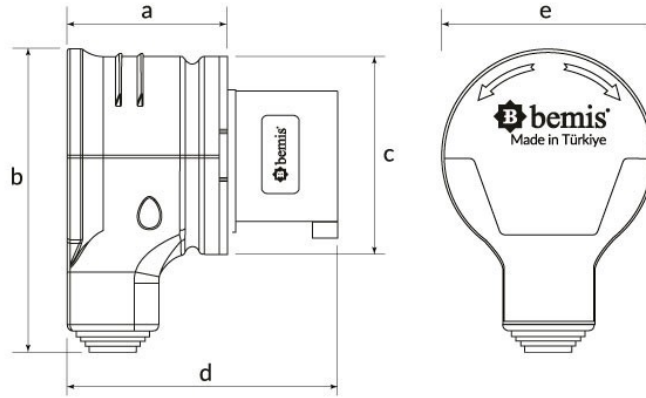

Product Code

BC1-3505-2130**90° Angled Rotate Plug**

Category: 5x32A (3P+E+N) 6h

**Technical Specifications**

AMPERE	32A
POLE	3P+E+N
TENSION	380V-450V
CLOCKWISE	6h
HERTZ	50 Hz - 60 Hz
IP RATING	IP44
CONDUCTIVE MATERIAL	A.D. 58
BODY MATERIAL	Polyamide 6
GRAM	265,5
BOX QUANTITY	6
NUMBER OF BOXES	108

Quality Certificates

BC1-3505-2130**Technical Drawing**

Ölçüler / Dimensions (mm)			
a	59	e	83
b	113	f	
c \varnothing	78	g	
d	104	h	