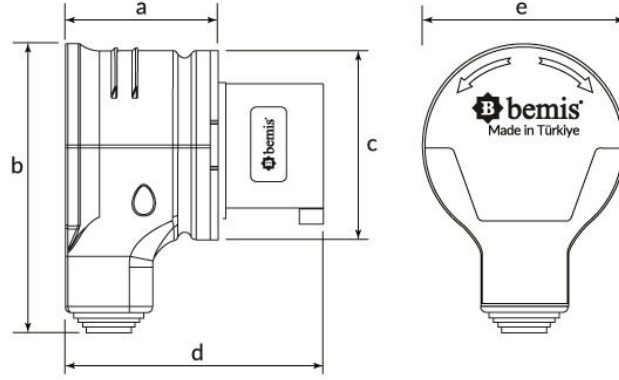

Product Code

BC1-3505-2080**90° Angled Inverter Rotate Plug**

Category: 5x32A (3P+E+N) 6h

**Technical Specifications**

AMPERE	32A
POLE	3P+E+N
TENSION	380V-450V
CLOCKWISE	6h
HERTZ	50 Hz - 60 Hz
IP RATING	IP44
CONDUCTIVE MATERIAL	A.D. 58
BODY MATERIAL	Polyamide 6
GRAM	320
BOX QUANTITY	6
NUMBER OF BOXES	108

Quality Certificates

BC1-3505-2080**Technical Drawing**

Ölçüler / Dimensions (mm)			
a	59	e	83
b	113	f	
c \varnothing	78	g	
d	96	h	