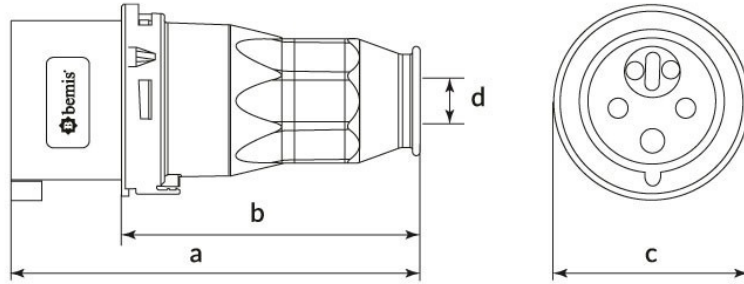

Product Code

BC1-3505-2050**Inverter Straight Plug**

Category: 5x32A (3P+E+N) 6h

**Technical Specifications**

AMPERE	32A
POLE	3P+E+N
TENSION	380V-450V
CLOCKWISE	6h
HERTZ	50 Hz - 60 Hz
IP RATING	IP44
CONDUCTIVE MATERIAL	A.D. 58
BODY MATERIAL	Polyamide 6
GRAM	287
BOX QUANTITY	8
NUMBER OF BOXES	96

Quality Certificates

BC1-3505-2050**Technical Drawing**

Ölçüler / Dimensions (mm)			
a	162	e	
b	117	f	
c	78	g	
dø	10-20	h	