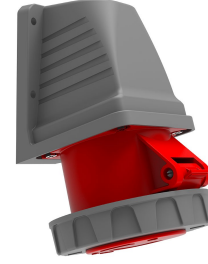

## Product Code

**BC1-3504-7535****90° Angled Wall Outlet**

Category: 4x32A (3P+E) 6h

**Technical Specifications**

AMPERE	32A
POLE	3P+E
TENSION	380V-450V
CLOCKWISE	6h
HERTZ	50 Hz - 60 Hz
IP RATING	IP67
CONDUCTIVE MATERIAL	A.D. 58
BODY MATERIAL	Polyamide 6
GRAM	430
BOX QUANTITY	3
NUMBER OF BOXES	54