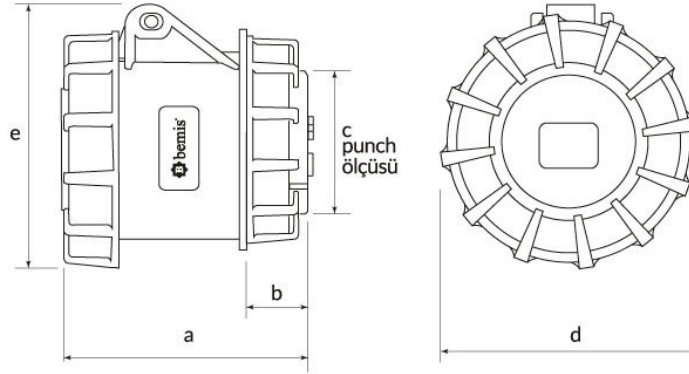

Product Code

BC1-3504-7440**Screwless Connection Socket**

Category: 4x32A (3P+E) 6h

**Technical Specifications**

AMPERE	32A
POLE	3P+E
TENSION	380V-450V
CLOCKWISE	6h
HERTZ	50 Hz - 60 Hz
IP RATING	IP67
CONDUCTIVE MATERIAL	A.D. 58
BODY MATERIAL	Polyamide 6
GRAM	259
BOX QUANTITY	4
NUMBER OF BOXES	72

Quality Certificates

BC1-3504-7440**Technical Drawing**

Ölçüler / Dimensions (mm)			
a	89	e	103
b	16	f	
c \varnothing	70	g	
d	100	h	