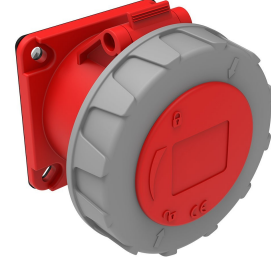

Product Code

BC1-3504-7413**Machine Outlet**

Category: 4x32A (3P+E) 6h

**Technical Specifications**

AMPERE	32A
POLE	3P+E
TENSION	380V-450V
CLOCKWISE	6h
HERTZ	50 Hz - 60 Hz
IP RATING	IP67
CONDUCTIVE MATERIAL	A.D. 58
BODY MATERIAL	Polyamide 6
GRAM	238,9
BOX QUANTITY	4
NUMBER OF BOXES	72