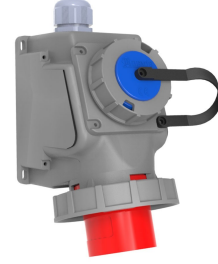

Product Code

BC1-3504-7238**4/32A. 90° Angled Surface Plug with Schuko**

Category: 4x32A (3P+E) 6h

**Technical Specifications**

AMPERE	32A
POLE	3P+E
TENSION	380V-450V
CLOCKWISE	6h
HERTZ	50 Hz - 60 Hz
IP RATING	IP67
CONDUCTIVE MATERIAL	A.D. 58
BODY MATERIAL	Polyamide 6
GRAM	521
BOX QUANTITY	1
NUMBER OF BOXES	18

Quality Certificates

BC1-3504-7238**Technical Drawing**

Ölçüler / Dimensions (mm)			
a	113	e	131
b	82	f	199
c \varnothing	91	g	
d	149	h	