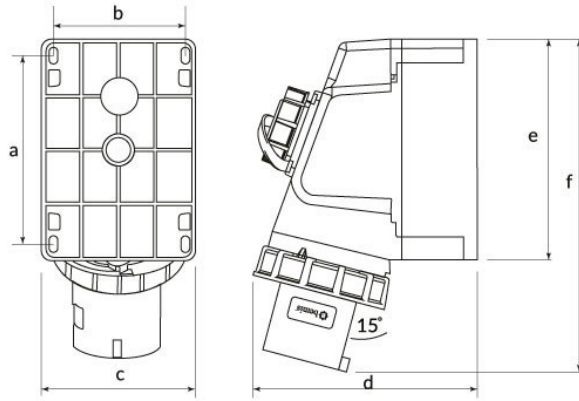

Product Code

BC1-3504-7238**4/32A. 90° Angled Surface Plug with Schuko**

Category: 4x32A (3P+E) 6h

**Technical Specifications**

AMPERE	32A
POLE	3P+E
TENSION	380V-450V
CLOCKWISE	6h
HERTZ	50 Hz - 60 Hz
IP RATING	IP67
CONDUCTIVE MATERIAL	A.D. 58
BODY MATERIAL	Polyamide 6
GRAM	521
BOX QUANTITY	1
NUMBER OF BOXES	18

Quality Certificates

BC1-3504-7238**Technical Drawing**

Ölçüler / Dimensions (mm)			
a	113	e	131
b	82	f	199
c \varnothing	91	g	
d	149	h	