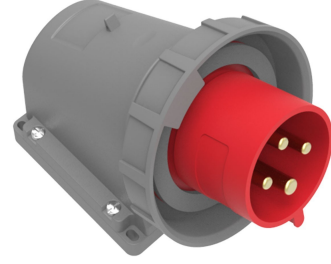

Product Code

BC1-3504-7236**90° Angled Wall Plug**

Category: 4x32A (3P+E) 6h

**Technical Specifications**

AMPERE	32A
POLE	3P+E
TENSION	380V-450V
CLOCKWISE	6h
HERTZ	50 Hz - 60 Hz
IP RATING	IP67
CONDUCTIVE MATERIAL	A.D. 58
BODY MATERIAL	Polyamide 6
GRAM	400
BOX QUANTITY	3
NUMBER OF BOXES	54