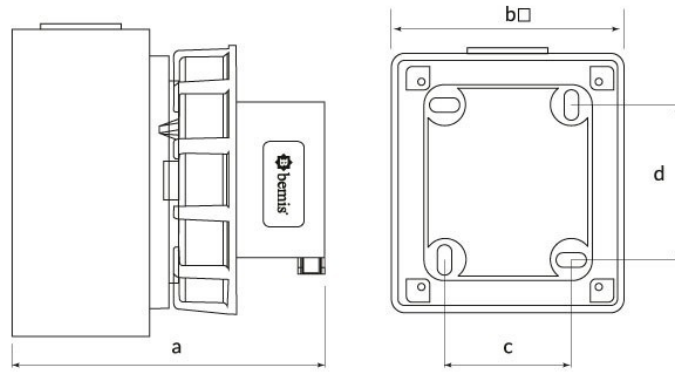

## Product Code

**BC1-3504-7210****Wall Plug**

Category: 4x32A (3P+E) 6h

**Technical Specifications**

AMPERE	32A
POLE	3P+E
TENSION	380V-450V
CLOCKWISE	6h
HERTZ	50 Hz - 60 Hz
IP RATING	IP67
CONDUCTIVE MATERIAL	A.D. 58
BODY MATERIAL	Polyamide 6
GRAM	155
BOX QUANTITY	2
NUMBER OF BOXES	24

**Quality Certificates**

**BC1-3504-7210****Technical Drawing**

Ölçüler / Dimensions (mm)		
a	119	e
b	95	f
c	55	g
d	55	h