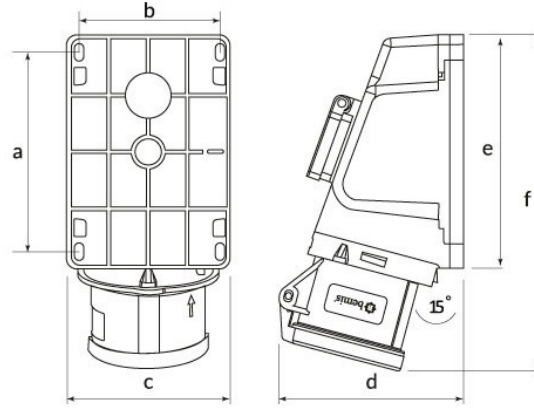

Product Code

BC1-3504-2537**90° Angled Surface Socket
with Schuko**

Category: 4x32A (3P+E) 6h

**Technical Specifications**

AMPERE	32A
POLE	3P+E
TENSION	380V-450V
CLOCKWISE	6h
HERTZ	50 Hz - 60 Hz
IP RATING	IP44
CONDUCTIVE MATERIAL	A.D. 58
BODY MATERIAL	Polyamide 6
GRAM	395
BOX QUANTITY	3
NUMBER OF BOXES	36

Quality Certificates

BC1-3504-2537**Technical Drawing**

Ölçüler / Dimensions (mm)			
a	78	e	87
b	64	f	96
cø	79	g	
d	78	h	