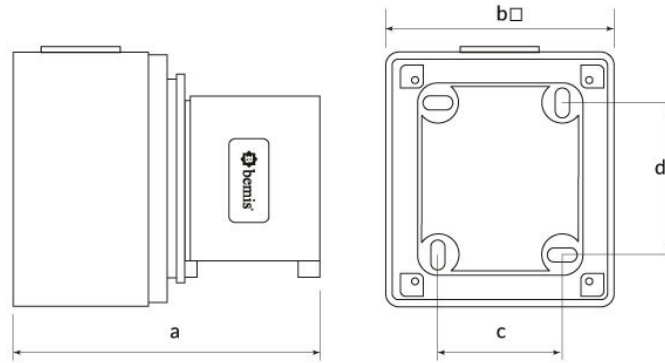

Product Code

BC1-3504-2210**Wall Plug**

Category: 4x32A (3P+E) 6h

**Technical Specifications**

AMPERE	32A
POLE	3P+E
TENSION	380V-450V
CLOCKWISE	6h
HERTZ	50 Hz - 60 Hz
IP RATING	IP44
CONDUCTIVE MATERIAL	A.D. 58
BODY MATERIAL	Polyamide 6
GRAM	178
BOX QUANTITY	6
NUMBER OF BOXES	108

Quality Certificates

BC1-3504-2210**Technical Drawing**

Ölçüler / Dimensions (mm)		
a	117	e _□
b _□	80	f
c	60	g
d	60	h