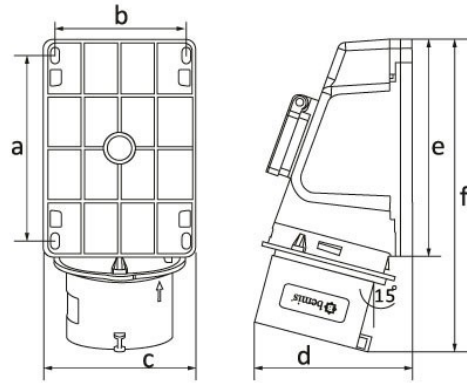

Product Code

BC1-3403-2238**90° Angled Surface Plug with Schuko**

Category: 3x32A (2P+E) 6h

**Technical Specifications**

AMPERE	32A
POLE	2P+E
TENSION	220V-250V
CLOCKWISE	6h
HERTZ	50 Hz - 60 Hz
IP RATING	IP44
CONDUCTIVE MATERIAL	A.D. 58
BODY MATERIAL	Polyamide 6
GRAM	330
BOX QUANTITY	3
NUMBER OF BOXES	36

Quality Certificates

BC1-3403-2238**Technical Drawing****Ölçüler / Dimensions (mm)**

a	113	e	131
b	82	f	187
c	91	g	
d	130	h	