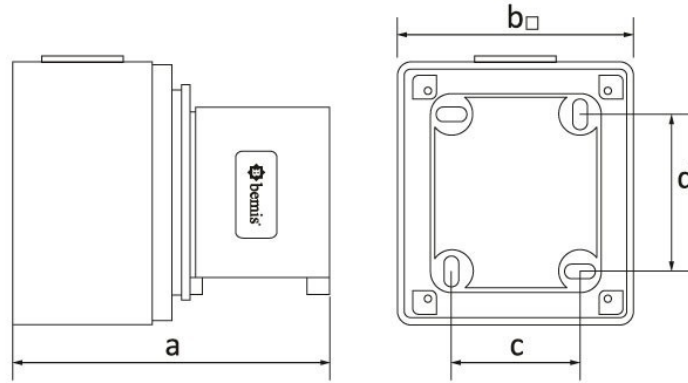

Product Code

BC1-3403-2210**Wall Plug**

Category: 3x32A (2P+E) 6h

**Technical Specifications**

AMPERE	32A
POLE	2P+E
TENSION	220V-250V
CLOCKWISE	6h
HERTZ	50 Hz - 60 Hz
IP RATING	IP44
CONDUCTIVE MATERIAL	A.D. 58
BODY MATERIAL	Polyamide 6
GRAM	155
BOX QUANTITY	6
NUMBER OF BOXES	108

Quality Certificates

BC1-3403-2210**Technical Drawing**

Ölçüler / Dimensions (mm)			
a	93	e	
b _□	80	f	
c	60	g	
d	60	h	