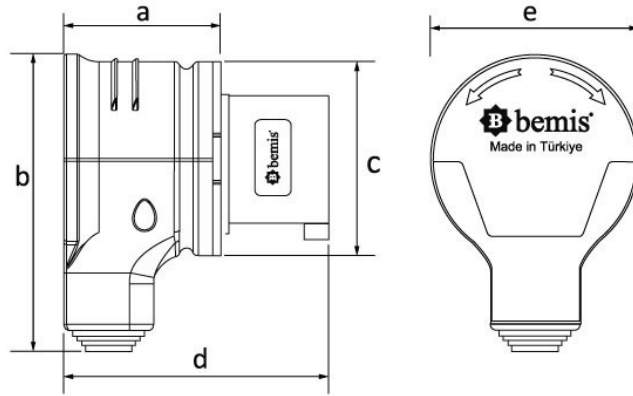

Product Code

BC1-3403-2130**90° Angled Rotate Plug**

Category: 3x32A (2P+E) 6h

**Technical Specifications**

AMPERE	32A
POLE	2P+E
TENSION	220V-250V
CLOCKWISE	6h
HERTZ	50 Hz - 60 Hz
IP RATING	IP44
CONDUCTIVE MATERIAL	A.D. 58
BODY MATERIAL	Polyamide 6
GRAM	221
BOX QUANTITY	6
NUMBER OF BOXES	108

Quality Certificates

BC1-3403-2130**Technical Drawing**

Ölçüler / Dimensions (mm)			
a	59	e	83
b	113	f	
c \varnothing	78	g	
d	104,5	h	