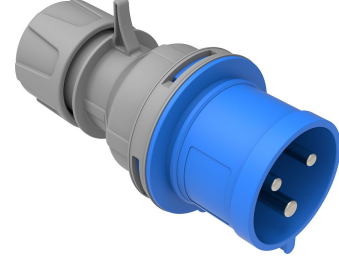

Product Code

BC1-3403-2011**Straight Plug**

Category: 3x32A (2P+E) 6h

**Technical Specifications**

AMPERE	32A
POLE	2P+E
TENSION	220V-250V
CLOCKWISE	6h
HERTZ	50 Hz - 60 Hz
IP RATING	IP44
CONDUCTIVE MATERIAL	A.D. 58
BODY MATERIAL	Polyamide 6
GRAM	202,1
BOX QUANTITY	8
NUMBER OF BOXES	96