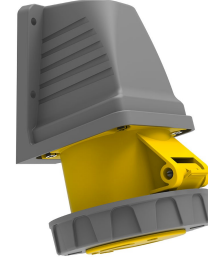

Product Code

BC1-3303-7535**90° Angled Wall Outlet**

Category: 3x32A (2P+E) 4h

**Technical Specifications**

AMPERE	3/32A
POLE	2P+E
TENSION	110V-150V
CLOCKWISE	4h
HERTZ	50 Hz - 60 Hz
IP RATING	IP67
CONDUCTIVE MATERIAL	A.D. 58
BODY MATERIAL	Polyamide 6
GRAM	368
BOX QUANTITY	3
NUMBER OF BOXES	54