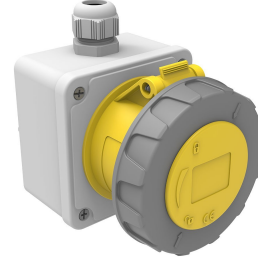

## Product Code

**BC1-3303-7510****Wall Outlet**

Category: 3x32A (2P+E) 4h

**Technical Specifications**

AMPERE	3/32A
POLE	2P+E
TENSION	110V-150V
CLOCKWISE	4h
HERTZ	50 Hz - 60 Hz
IP RATING	IP67
CONDUCTIVE MATERIAL	A.D. 58
BODY MATERIAL	Polyamide 6
GRAM	466
BOX QUANTITY	2
NUMBER OF BOXES	36