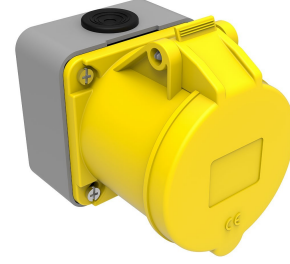

Product Code

BC1-3303-2510**Wall Outlet**

Category: 3x32A (2P+E) 4h

**Technical Specifications**

AMPERE	3/32A
POLE	2P+E
TENSION	110V-150V
CLOCKWISE	4h
HERTZ	50 Hz - 60 Hz
IP RATING	IP44
CONDUCTIVE MATERIAL	A.D. 58
BODY MATERIAL	Polyamide 6
GRAM	155
BOX QUANTITY	6
NUMBER OF BOXES	108