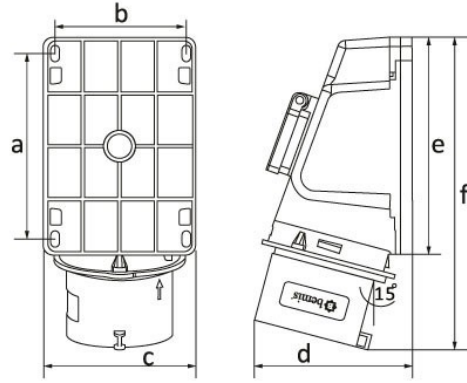

Product Code

BC1-3303-2238**90° Angled Surface Plug with Schuko**

Category: 3x32A (2P+E) 4h

**Technical Specifications**

AMPERE	3/32A
POLE	2P+E
TENSION	110V-150V
CLOCKWISE	4h
HERTZ	50 Hz - 60 Hz
IP RATING	IP44
CONDUCTIVE MATERIAL	A.D. 58
BODY MATERIAL	Polyamide 6
GRAM	329
BOX QUANTITY	3
NUMBER OF BOXES	36

Quality Certificates

BC1-3303-2238**Technical Drawing**

Ölçüler / Dimensions (mm)			
a	113	e	131
b	82	f	187
c	91	g	
d	130	h	