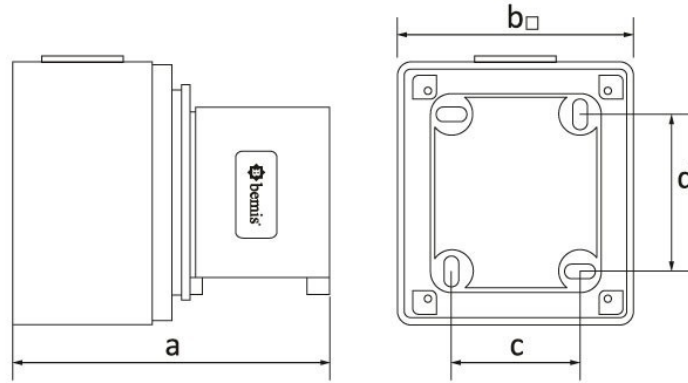

## Product Code

**BC1-3303-2210****Wall Plug**

Category: 3x32A (2P+E) 4h

**Technical Specifications**

AMPERE	3/32A
POLE	2P+E
TENSION	110V-150V
CLOCKWISE	4h
HERTZ	50 Hz - 60 Hz
IP RATING	IP44
CONDUCTIVE MATERIAL	A.D. 58
BODY MATERIAL	Polyamide 6
GRAM	203
BOX QUANTITY	6
NUMBER OF BOXES	108

**Quality Certificates**

**BC1-3303-2210****Technical Drawing**

Ölçüler / Dimensions (mm)			
a	93	e	
b <sub>□</sub>	80	f	
c	60	g	
d	60	h	