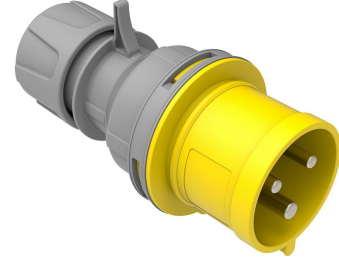

## Product Code

**BC1-3303-2011****Straight Plug**

Category: 3x32A (2P+E) 4h

**Technical Specifications**

AMPERE	3/32A
POLE	2P+E
TENSION	110V-150V
CLOCKWISE	4h
HERTZ	50 Hz - 60 Hz
IP RATING	IP44
CONDUCTIVE MATERIAL	A.D. 58
BODY MATERIAL	Polyamide 6
GRAM	232
BOX QUANTITY	8
NUMBER OF BOXES	96