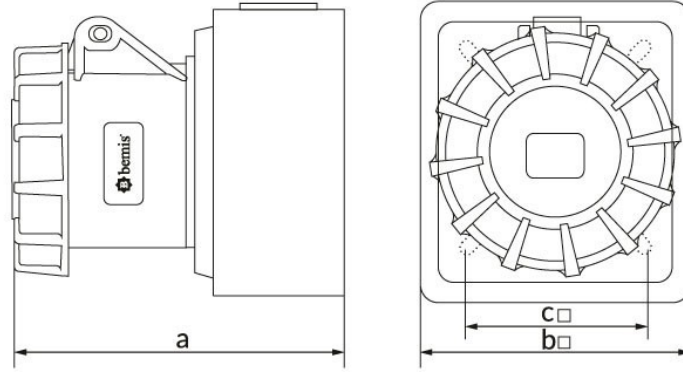

## Product Code

**BC1-3103-7510****Wall Outlet**

Category: 3x32A 24V (3P)

**Technical Specifications**

AMPERE	32A
POLE	3P
TENSION	24V
HERTZ	50 Hz - 60 Hz
IP RATING	IP67
CONDUCTIVE MATERIAL	A.D. 58
BODY MATERIAL	Polyamide 6
GRAM	155
BOX QUANTITY	4
NUMBER OF BOXES	72

**Quality Certificates**

**BC1-3103-7510****Technical Drawing**

Ölçüler / Dimensions (mm)		
a	113	e
b□	95	f
c□	55	g
d		h