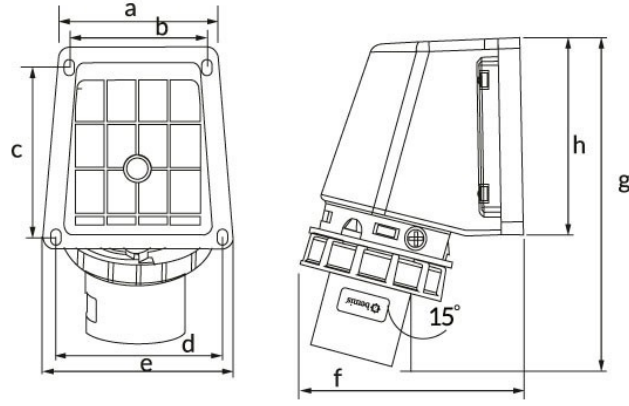

Product Code

BC1-3103-7236**90° Angled Wall Plug**

Category: 3x32A 24V (3P)

**Technical Specifications**

AMPERE	32A
POLE	3P
TENSION	24V
HERTZ	50 Hz - 60 Hz
IP RATING	IP67
CONDUCTIVE MATERIAL	A.D. 58
BODY MATERIAL	Polyamide 6
GRAM	238
BOX QUANTITY	3
NUMBER OF BOXES	54

Quality Certificates

BC1-3103-7236**Technical Drawing**

Ölçüler / Dimensions (mm)			
a	78	e	87
b	64	f	102
c	76	g	150
d	78	h	87