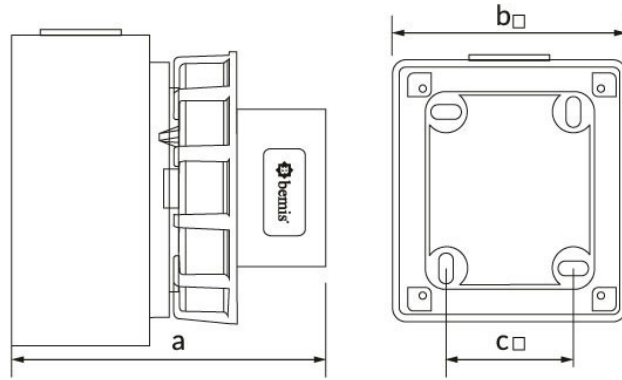

## Product Code

**BC1-3103-7210****Wall Plug**

Category: 3x32A 24V (3P)

**Technical Specifications**

AMPERE	32A
POLE	3P
TENSION	24V
HERTZ	50 Hz - 60 Hz
IP RATING	IP67
CONDUCTIVE MATERIAL	A.D. 58
BODY MATERIAL	Polyamide 6
GRAM	278
BOX QUANTITY	4
NUMBER OF BOXES	72

**Quality Certificates**

**BC1-3103-7210****Technical Drawing**

Ölçüler / Dimensions (mm)		
a	99	e
b	95	f
c	55	g
d		h