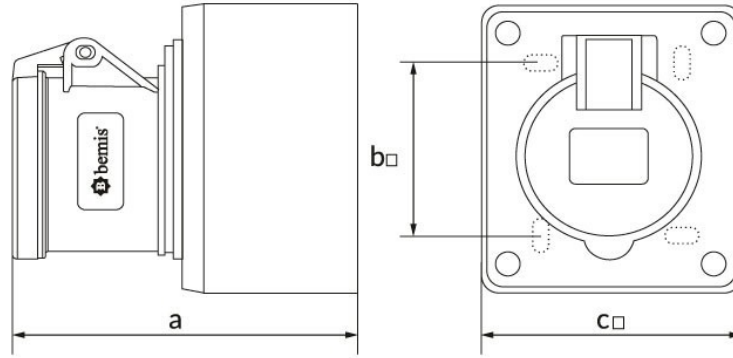

## Product Code

**BC1-3103-2510****Wall Outlet**

Category: 3x32A 24V (3P)

**Technical Specifications**

AMPERE	32A
POLE	3P
TENSION	24V
HERTZ	50 Hz - 60 Hz
IP RATING	IP44
CONDUCTIVE MATERIAL	A.D. 58
BODY MATERIAL	Polyamide 6
GRAM	250
BOX QUANTITY	6
NUMBER OF BOXES	108

**Quality Certificates**

**BC1-3103-2510****Technical Drawing**

Ölçüler / Dimensions (mm)		
a	82	e
b	60	f
c	80	g
d		h