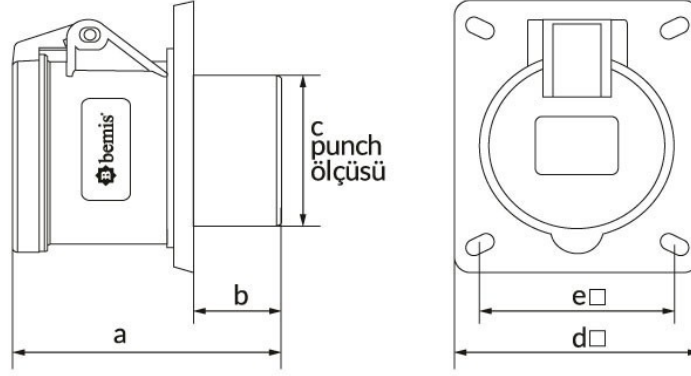

## Product Code

**BC1-3103-2413****Machine Outlet**

Category: 3x32A 24V (3P)

**Technical Specifications**

|                     |               |
|---------------------|---------------|
| AMPERE              | 32A           |
| POLE                | 3P            |
| TENSION             | 24V           |
| HERTZ               | 50 Hz - 60 Hz |
| IP RATING           | IP44          |
| CONDUCTIVE MATERIAL | A.D. 58       |
| BODY MATERIAL       | Polyamide 6   |
| GRAM                | 151           |
| BOX QUANTITY        | 15            |
| NUMBER OF BOXES     | 180           |

**Quality Certificates**

**BC1-3103-2413****Technical Drawing**

| Ölçüler / Dimensions (mm) |      |    |    |
|---------------------------|------|----|----|
| a                         | 68,5 | e□ | 58 |
| b                         | 22   | f  |    |
| c                         | 40   | g  |    |
| d□                        | 75   | h  |    |