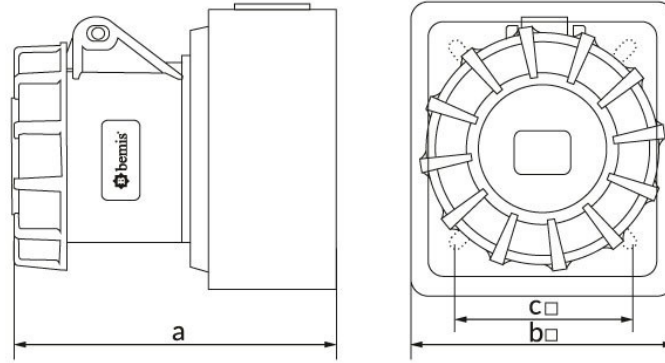

Product Code

BC1-3102-7510**Wall Outlet**

Category: 2x32A 24V (2P)

**Technical Specifications**

AMPERE	32A
POLE	2P
TENSION	24V
HERTZ	50 Hz - 60 Hz
IP RATING	IP67
CONDUCTIVE MATERIAL	A.D. 58
BODY MATERIAL	Polyamide 6
GRAM	299
BOX QUANTITY	4
NUMBER OF BOXES	72

Quality Certificates

BC1-3102-7510**Technical Drawing**

Ölçüler / Dimensions (mm)			
a	113	e	
b	95	f	
c	55	g	
d		h	