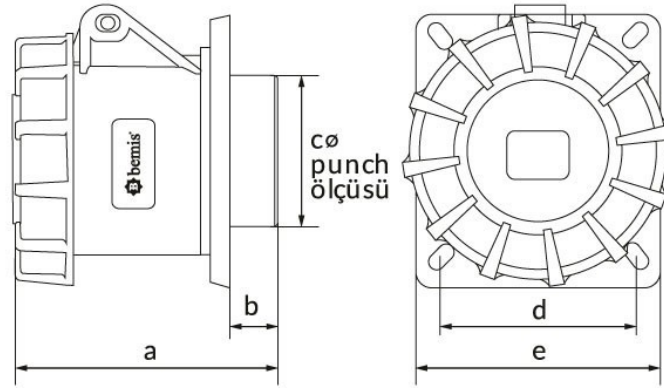

Product Code

BC1-3102-7413**Machine Outlet**

Category: 2x32A 24V (2P)

**Technical Specifications**

AMPERE	32A
POLE	2P
TENSION	24V
HERTZ	50 Hz - 60 Hz
IP RATING	IP67
CONDUCTIVE MATERIAL	A.D. 58
BODY MATERIAL	Polyamide 6
GRAM	150
BOX QUANTITY	8
NUMBER OF BOXES	144

Quality Certificates

BC1-3102-7413**Technical Drawing**

Ölçüler / Dimensions (mm)			
a	77	e	75
b	22	f	
c ø	40	g	
d	58	h	