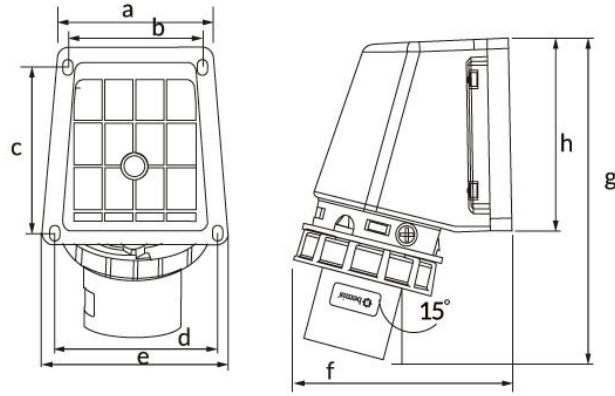

Product Code

BC1-3102-7236**90° Angled Wall Plug**

Category: 2x32A 24V (2P)

**Technical Specifications**

AMPERE	32A
POLE	2P
TENSION	24V
HERTZ	50 Hz - 60 Hz
IP RATING	IP67
CONDUCTIVE MATERIAL	A.D. 58
BODY MATERIAL	Polyamide 6
GRAM	224
BOX QUANTITY	3
NUMBER OF BOXES	54

Quality Certificates

BC1-3102-7236**Technical Drawing**

Ölçüler / Dimensions (mm)			
a	78	e	87
b	64	f	102
c	76	g	150
d	78	h	87