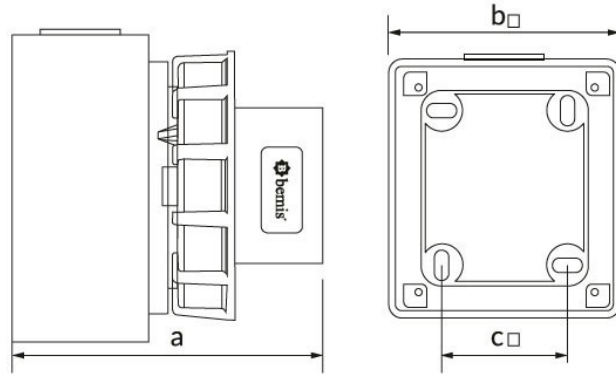

Product Code

BC1-3102-7210**Wall Plug**

Category: 2x32A 24V (2P)

**Technical Specifications**

AMPERE	32A
POLE	2P
TENSION	24V
HERTZ	50 Hz - 60 Hz
IP RATING	IP67
CONDUCTIVE MATERIAL	A.D. 58
BODY MATERIAL	Polyamide 6
GRAM	155
BOX QUANTITY	4
NUMBER OF BOXES	72

Quality Certificates

BC1-3102-7210**Technical Drawing**

Ölçüler / Dimensions (mm)			
a	99	e	
b	95	f	
c	55	g	
d		h	