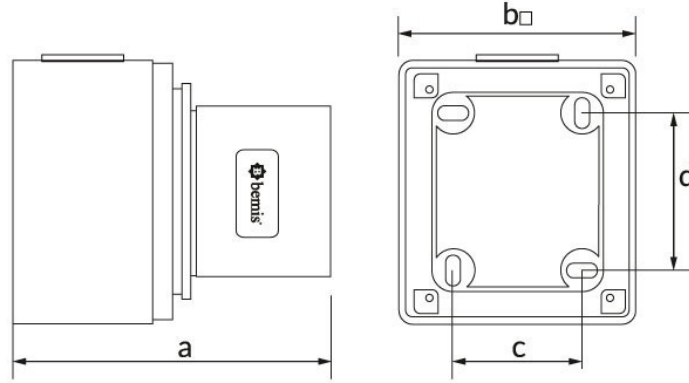

## Product Code

**BC1-3102-2210****Wall Plug**

Category: 2x32A 24V (2P)

**Technical Specifications**

AMPERE	32A
POLE	2P
TENSION	24V
HERTZ	50 Hz - 60 Hz
IP RATING	IP44
CONDUCTIVE MATERIAL	A.D. 58
BODY MATERIAL	Polyamide 6
GRAM	152
BOX QUANTITY	6
NUMBER OF BOXES	108

**Quality Certificates**

**BC1-3102-2210****Technical Drawing**

Ölçüler / Dimensions (mm)		
a	72,5	e
b	80	f
c	60	g
d	60	h