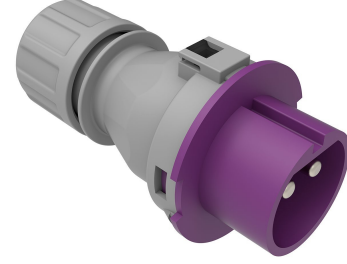

Product Code

BC1-3102-2011**Straight Plug**

Category: 2x32A 24V (2P)

**Technical Specifications**

AMPERE	32A
POLE	2P
TENSION	24V
HERTZ	50 Hz - 60 Hz
IP RATING	IP44
CONDUCTIVE MATERIAL	A.D. 58
BODY MATERIAL	Polyamide 6
GRAM	132,4
BOX QUANTITY	10
NUMBER OF BOXES	180