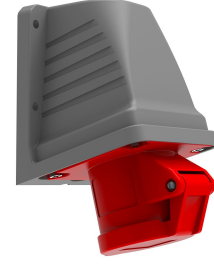

## Product Code

**BC1-1505-2535****90° Angled Wall Outlet**

Category: 5x16A (3P+E+N) 6h

**Technical Specifications**

AMPERE	5/16A
POLE	3P+E+N
TENSION	380V-450V
CLOCKWISE	6h
HERTZ	50 Hz - 60 Hz
IP RATING	IP44
CONDUCTIVE MATERIAL	A.D. 58
BODY MATERIAL	Polyamide 6
GRAM	278,8
BOX QUANTITY	3
NUMBER OF BOXES	54