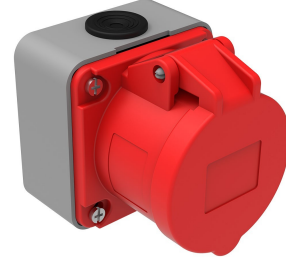

Product Code

BC1-1505-2510**Wall Outlet**

Category: 5x16A (3P+E+N) 6h

**Technical Specifications**

AMPERE	5/16A
POLE	3P+E+N
TENSION	380V-450V
CLOCKWISE	6h
HERTZ	50 Hz - 60 Hz
IP RATING	IP44
CONDUCTIVE MATERIAL	A.D. 58
BODY MATERIAL	Polyamide 6
GRAM	217,3
BOX QUANTITY	6
NUMBER OF BOXES	108