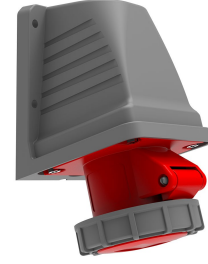

Product Code

BC1-1504-7535**90° Angled Wall Outlet**

Category: 4x16A (3P+E) 6h

**Technical Specifications**

AMPERE	4/16A
POLE	3P+E
TENSION	380V-450V
CLOCKWISE	6h
HERTZ	50 Hz - 60 Hz
IP RATING	IP67
CONDUCTIVE MATERIAL	A.D. 58
BODY MATERIAL	Polyamide 6
GRAM	284,1
BOX QUANTITY	3
NUMBER OF BOXES	54